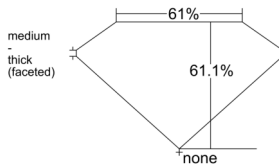

GIA®

FACSIMILE

GIA REPORT 2528685064

Verify this report at GIA.edu

GIA NATURAL DIAMOND DOSSIER®

July 04, 2025
GIA Report Number 2528685064
Shape and Cutting Style ..... Heart Brilliant
Measurements ..... 4.07 x 4.70 x 2.87 mm

GRADING RESULTS

Carat Weight ..... 0.31 carat
Color Grade ..... D
Clarity Grade VVS2

ADDITIONAL GRADING INFORMATION

Polish ..... Excellent
Symmetry ..... Very Good
Fluorescence ..... Medium Blue
Clarity Characteristics..... Needle, Pinpoint, Indented Natural
Inscription(s): GIA 2528685064

PROPORTIONS

Profile not to actual proportions

GRADING SCALES

GIA COLOR SCALE		GIA CLARITY SCALE			
COLORLESS	D	VERY VERY SLIGHTLY INCLUDED	FLAWLESS		
	E		INTERNALLY FLAWLESS		
	F	VERY SLIGHTLY INCLUDED	VVS₁		
	G		VVS₂		
	H		VS₁		
	NEAR COLORLESS	I	SLIGHTLY INCLUDED	VS₂	
		J		SI₁	
		FAINT	K	INCLUDED	SI₂
			L		I₁
			M		I₂
VERT LIGHT	N	LIGHT	I₃		
	O				
	P				
	Q				
	R