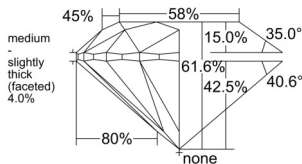

GIA®

FACSIMILE

GIA REPORT 2528752366

Verify this report at GIA.edu

GIA NATURAL DIAMOND DOSSIER®

July 17, 2025
GIA Report Number 2528752366
Shape and Cutting Style ..... Round Brilliant
Measurements ..... 4.68 - 4.72 x 2.90 mm

GRADING RESULTS

Carat Weight ..... 0.40 carat
Color Grade ..... F
Clarity Grade VVS1
Cut Grade ..... Excellent

ADDITIONAL GRADING INFORMATION

Polish ..... Excellent
Symmetry ..... Excellent
Fluorescence ..... Faint
Clarity Characteristics..... Pinpoint, Internal Graining, Surface Graining

Inscription(s): GIA 2528752366

PROPORTIONS

GRADING SCALES

GIA COLOR SCALE

COLORESS	D
	E
	F
	G
	H
	I
NEAR COLORESS	J
	K
	L
FAIN	M
	N
	O
	P
	Q
VERY LIGHT	R
	S
	T
	U
	V
	W
	X
	Y
LIGHT	Z

GIA CLARITY SCALE

FLAWLESS	VERY VERY SLIGHTLY INCLUDED	VVS₁	VVS₂	VS₁	VS₂	SI₁	SI₂	I₁	I₂	I₃	
											INTERNAL FLAWLESS

GIA CUT SCALE

EXCELLENT
VERY GOOD
GOOD
FAIR
POOR