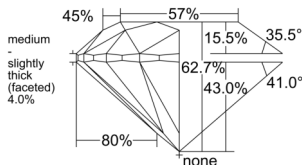

GIA®

FACSIMILE

GIA REPORT 2528755612

Verify this report at GIA.edu

GIA NATURAL DIAMOND DOSSIER®

July 09, 2025
GIA Report Number 2528755612
Shape and Cutting Style ..... Round Brilliant
Measurements ..... 5.45 - 5.49 x 3.43 mm

GRADING RESULTS

Carat Weight ..... 0.63 carat
Color Grade ..... D
Clarity Grade VVS1
Cut Grade ..... Excellent

ADDITIONAL GRADING INFORMATION

Polish ..... Excellent
Symmetry ..... Excellent
Fluorescence ..... Medium Blue
Clarity Characteristics ..... Pinpoint
Inscription(s): GIA 2528755612

PROPORTIONS

Profile to actual proportions