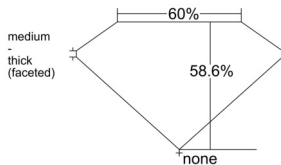

GIA®

FACSIMILE

GIA REPORT 2528777713

Verify this report at GIA.edu

GIA NATURAL DIAMOND DOSSIER®

July 12, 2025
GIA Report Number 2528777713
Shape and Cutting Style ..... Heart Brilliant
Measurements ..... 5.76 x 6.46 x 3.78 mm

GRADING RESULTS

Carat Weight ..... 0.80 carat
Color Grade ..... G
Clarity Grade ..... Internally Flawless

ADDITIONAL GRADING INFORMATION

Polish ..... Excellent
Symmetry ..... Excellent
Fluorescence ..... None
Clarity Characteristics ..... Minor Details of Polish
Inscription(s): GIA 2528777713

PROPORTIONS

Profile not to actual proportions

GRADING SCALES

GIA COLOR SCALE		GIA CLARITY SCALE			
COLORLESS	D	VERY VERY SLIGHTLY INCLUDED	FLAWLESS		
	E		INTERNALLY FLAWLESS		
	F		VVS₁		
	NEAR COLORLESS	G	VERY SLIGHTLY INCLUDED	VVS₂	
		H		VS₁	
		FAINT	I	SLIGHTLY INCLUDED	VS₂
			J		SI₁
			K		SI₂
	LIGHT	L	INCLUDED	I₁	
		M		I₂	
N		I₃			
O					
P					
Q					
R					
S					
T					
U					
V					
W					
X					
Y					
Z