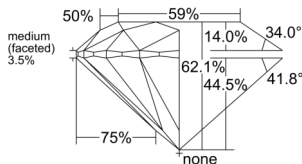

GIA®

FACSIMILE

GIA REPORT 2528797139

Verify this report at GIA.edu

GIA NATURAL DIAMOND DOSSIER®

July 14, 2025

GIA Report Number 2528797139

Shape and Cutting Style ..... Round Brilliant

Measurements ..... 5.98 - 6.00 x 3.72 mm

GRADING RESULTS

Carat Weight ..... 0.81 carat

Color Grade ..... F

Clarity Grade SI2

Cut Grade ..... Excellent

ADDITIONAL GRADING INFORMATION

Polish ..... Excellent

Symmetry ..... Excellent

Fluorescence ..... Medium Blue

Clarity Characteristics..... Crystal, Feather

Inscription(s): GIA 2528797139

PROPORTIONS

Profile to actual proportions

GRADING SCALES

GIA COLOR SCALE

COLORED	D
	E
	F
	G
	H
	I
	J
NEAR COLORLESS	K
	L
	M
	N
	O
	P
	Q
	R
	S
	T
	U
	V
	W
	X
	Y
LIGHT	Z

GIA CLARITY SCALE

GIA CUT SCALE

EXCELLENT	VERY GOOD	GOOD	FAIR	POOR	GIA CUT SCALE	
						EXCELLENT
VERY GOOD	GOOD	GOOD	FAIR	POOR	GIA CUT SCALE	
						VERY GOOD
GOOD	GOOD	GOOD	FAIR	POOR	GIA CUT SCALE	
						GOOD
FAIR	GOOD	GOOD	FAIR	POOR	GIA CUT SCALE	
						FAIR
POOR	GOOD	GOOD	FAIR	POOR	GIA CUT SCALE	
						POOR