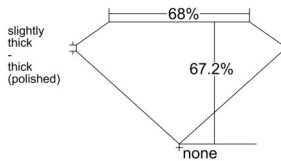

GIA®

FACSIMILE

GIA REPORT 2528913420

Verify this report at GIA.edu

GIA NATURAL DIAMOND DOSSIER®

August 06, 2025
GIA Report Number 2528913420
Shape and Cutting Style ..... **Cut-Cornered Rectangular Modified Brilliant**
Measurements ..... 5.77 x 4.59 x 3.09 mm

GRADING RESULTS

Carat Weight ..... 0.73 carat
Color Grade ..... D
Clarity Grade VS1

ADDITIONAL GRADING INFORMATION

Polish ..... Excellent
Symmetry ..... Very Good
Fluorescence ..... None
Clarity Characteristics ..... Crystal, Cloud, Pinpoint
Inscription(s): GIA 2528913420

PROPORTIONS

Profile not to actual proportions

GRADING SCALES

GIA COLOR SCALE		GIA CLARITY SCALE			
COLORLESS	D	VERY VERY SLIGHTLY INCLUDED	FLAWLESS		
	E		INTERNALLY FLAWLESS		
	F	VERY SLIGHTLY INCLUDED	VVS₁		
	G		VVS₂		
	H		VS₁		
	NEAR COLORLESS	I	SLIGHTLY INCLUDED	VS₂	
		J		SI₁	
		FAINT	K	INCLUDED	SI₂
			L		I₁
			M		I₂
VERT LIGHT	N	LIGHT	I₃		
	O				
	P				
	Q				
	R