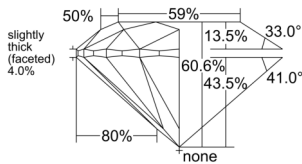

GIA®

FACSIMILE

GIA REPORT 2528927521

Verify this report at GIA.edu

GIA NATURAL DIAMOND DOSSIER®

August 29, 2025
GIA Report Number 2528927521
Shape and Cutting Style ..... Round Brilliant
Measurements ..... 5.01 - 5.04 x 3.05 mm

GRADING RESULTS

Carat Weight ..... 0.47 carat
Color Grade ..... G
Clarity Grade VVS2
Cut Grade ..... Excellent

ADDITIONAL GRADING INFORMATION

Polish ..... Excellent
Symmetry ..... Excellent
Fluorescence ..... Faint
Clarity Characteristics ..... Pinpoint
Inscription(s): GIA 2528927521

PROPORTIONS

Profile to actual proportions

GRADING SCALES

GIA COLOR SCALE	GIA CLARITY SCALE	GIA CUT SCALE	
D	FLAWLESS	EXCELLENT	
E	INTERNALLY FLAWLESS		
F		VVS₁	VERY GOOD
G	VVS₂		
H	VS₁	GOOD	
I	VS₂		
J	SI₁	FAIR	
K	SI₂		
L	I₁	POOR	
M	I₂		
N	I₃		
O			
P			
Q			
R			
S			
T			
U			
V			
W			
X			
Y			
Z