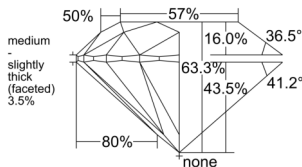

GIA®

FACSIMILE

GIA REPORT 2528949361

Verify this report at GIA.edu

GIA NATURAL DIAMOND DOSSIER®

August 13, 2025
GIA Report Number 2528949361
Shape and Cutting Style ..... Round Brilliant
Measurements ..... 5.26 - 5.29 x 3.34 mm

GRADING RESULTS

Carat Weight ..... 0.58 carat
Color Grade ..... G
Clarity Grade VS1
Cut Grade ..... Excellent

ADDITIONAL GRADING INFORMATION

Polish ..... Excellent
Symmetry ..... Excellent
Fluorescence ..... None
Clarity Characteristics ..... Feather, Pinpoint
Inscription(s): GIA 2528949361

PROPORTIONS

GRADING SCALES

GIA COLOR SCALE

COLORLESS	D
	E
	F
	G
	H
	I
	J
NEAR COLORLESS	K
	L
FAIN	M
	N
	O
	P
	Q
	R
	S
	T
	U
	V
	W
	X
	Y
LIGHT	Z

GIA CLARITY SCALE

FLAWLESS	VERY VERY SLIGHTLY INCLUDED	VS₁	VS₂	VS₁	VS₂	SL₁	SL₂	I₁	I₂	I₃		
											FLAWLESS	INTERNALLY FLAWLESS

GIA CUT SCALE

EXCELLENT
VERY GOOD
GOOD
FAIR
POOR