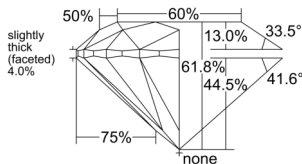

GIA®

FACSIMILE

GIA REPORT 2528974311

Verify this report at GIA.edu

GIA NATURAL DIAMOND DOSSIER®

August 01, 2025
GIA Report Number 2528974311
Shape and Cutting Style ..... Round Brilliant
Measurements ..... 5.66 - 5.70 x 3.51 mm

GRADING RESULTS

Carat Weight ..... 0.70 carat
Color Grade ..... H
Clarity Grade VS1
Cut Grade ..... Excellent

ADDITIONAL GRADING INFORMATION

Polish ..... Excellent
Symmetry ..... Excellent
Fluorescence ..... None
Clarity Characteristics..... Crystal, Needle, Pinpoint
Inspection(s): GIA 2528974311

PROPORTIONS

Profile to actual proportions