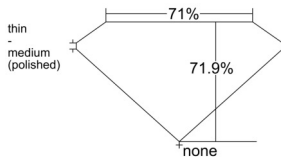

GIA®

FACSIMILE

GIA REPORT 2528978726

Verify this report at GIA.edu

GIA NATURAL DIAMOND DOSSIER®

August 01, 2025
GIA Report Number 2528978726
Shape and Cutting Style ..... Square Modified Brilliant
Measurements ..... 4.99 x 4.92 x 3.54 mm

GRADING RESULTS

Carat Weight ..... 0.70 carat
Color Grade ..... H
Clarity Grade VVS1

ADDITIONAL GRADING INFORMATION

Polish ..... Excellent
Symmetry ..... Very Good
Fluorescence ..... None
Clarity Characteristics ..... Pinpoint, Feather
Inscription(s): GIA 2528978726

PROPORTIONS

Profile not to actual proportions

GRADING SCALES

GIA COLOR SCALE		GIA CLARITY SCALE			
COLORLESS	D	VERY VERY SLIGHTLY INCLUDED	FLAWLESS		
	E		INTERNALLY FLAWLESS		
	F	VERY SLIGHTLY INCLUDED	VVS₁		
	G		VVS₂		
	H		VS₁		
	NEAR COLORLESS	I	SLIGHTLY INCLUDED	VS₂	
		J		SI₁	
		FAINT	K	INCLUDED	SI₂
			L		I₁
			M		I₂
VERT LIGHT			N	INCLUDED	I₃
			O		
			P		
	Q				
LIGHT	R				
	S				
	T				
	U				
	V				
	Z