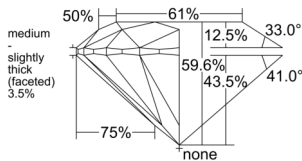

GIA®

FACSIMILE

GIA REPORT 2528985874

Verify this report at GIA.edu

GIA NATURAL DIAMOND DOSSIER®

August 22, 2025
GIA Report Number 2528985874
Shape and Cutting Style ..... Round Brilliant
Measurements ..... 5.75 - 5.80 x 3.44 mm

GRADING RESULTS

Carat Weight ..... 0.70 carat
Color Grade ..... F
Clarity Grade VVS2
Cut Grade ..... Excellent

ADDITIONAL GRADING INFORMATION

Polish ..... Excellent
Symmetry ..... Very Good
Fluorescence ..... Strong Blue
Clarity Characteristics..... Cloud, Pinpoint, Indented Natural,
Surface Graining

Inscription(s): GIA 2528985874

PROPORTIONS

Profile to actual proportions

GRADING SCALES

GIA COLOR SCALE	GIA CLARITY SCALE	GIA CUT SCALE
COLOURLESS	FLAWLESS	EXCELLENT
D	INTERNALLY FLAWLESS	
E	VVS₁	VERY GOOD
F		
G	VVS₂	
H	VS₁	GOOD
I		
J	VS₂	
K	SI₁	FAIR
L		
M	SI₂	
N	I₁	POOR
O		
P	I₂	
Q	I₃	
R		
S		
T		
U		
V		
W		
X		
Y		
Z