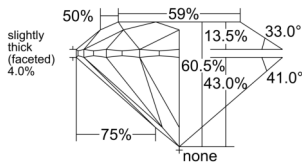

GIA®

FACSIMILE

GIA REPORT 2528992346

Verify this report at GIA.edu

GIA NATURAL DIAMOND DOSSIER®

August 01, 2025
GIA Report Number 2528992346
Shape and Cutting Style ..... Round Brilliant
Measurements ..... 4.96 - 4.98 x 3.00 mm

GRADING RESULTS

Carat Weight ..... 0.45 carat
Color Grade ..... E
Clarity Grade VVS2
Cut Grade ..... Excellent

ADDITIONAL GRADING INFORMATION

Polish ..... Excellent
Symmetry ..... Excellent
Fluorescence ..... Faint
Clarity Characteristics ..... Cloud, Pinpoint
Inscription(s): GIA 2528992346

PROPORTIONS

Profile to actual proportions