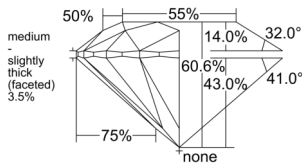

GIA®

FACSIMILE

GIA REPORT 2534004481

Verify this report at GIA.edu

GIA NATURAL DIAMOND DOSSIER®

August 02, 2025
GIA Report Number 2534004481
Shape and Cutting Style ..... Round Brilliant
Measurements ..... 3.84 - 3.87 x 2.34 mm

GRADING RESULTS

Carat Weight ..... 0.21 carat
Color Grade ..... G
Clarity Grade S11
Cut Grade ..... Excellent

ADDITIONAL GRADING INFORMATION

Polish ..... Excellent
Symmetry ..... Excellent
Fluorescence ..... Faint
Clarity Characteristics ..... Cloud, Crystal
Inscription(s): GIA 2534004481

PROPORTIONS

Profile to actual proportions

GRADING SCALES

GIA COLOR SCALE

COLORESS	D
	E
	F
	G
	H
	I
	J
NEAR COLORESS	K
	L
FAINTE	M
	N
	O
	P
	Q
VERY LIGHT	R
	S
	T
	U
	V
	W
	X
	Y
LIGHT	Z

GIA CLARITY SCALE

FLAWLESS	VERY VERY SLIGHTLY INCLUDED	VS₁	VS₂	VS₁	VS₂	SI₁	SI₂	I₁	I₂	I₃		
											FLAWLESS	INTERNALLY FLAWLESS

GIA CUT SCALE

EXCELLENT
VERY GOOD
GOOD
FAIR
POOR