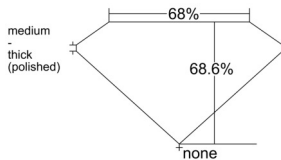

GIA®

FACSIMILE

GIA REPORT 2534027469

Verify this report at GIA.edu

GIA NATURAL DIAMOND DOSSIER®

August 05, 2025
GIA Report Number 2534027469
Shape and Cutting Style ..... **Cut-Cornered Rectangular Modified Brilliant**
Measurements ..... 5.69 x 4.53 x 3.11 mm

GRADING RESULTS

Carat Weight ..... 0.70 carat
Color Grade ..... F
Clarity Grade VS2

ADDITIONAL GRADING INFORMATION

Polish ..... Excellent
Symmetry ..... Excellent
Fluorescence ..... None
Clarity Characteristics ..... Crystal, Cloud, Feather
Inscription(s): GIA 2534027469

PROPORTIONS

Profile not to actual proportions

GRADING SCALES

GIA COLOR SCALE		GIA CLARITY SCALE			
COLORLESS	D	VERY VERY SLIGHTLY INCLUDED	FLAWLESS		
	E		INTERNALLY FLAWLESS		
	F	VERY SLIGHTLY INCLUDED	VVS₁		
	G		VVS₂		
	H		VS₁		
	NEAR COLORLESS	I	SLIGHTLY INCLUDED	VS₂	
		J		SI₁	
		FAINT	K	INCLUDED	SI₂
			L		I₁
			M		I₂
VERT LIGHT	N	LIGHT	I₃		
	O				
	P				
	Q				
	R				
	S				
	T				
LIGHT	U				
	V				
	W				
	X				
Y					
Z