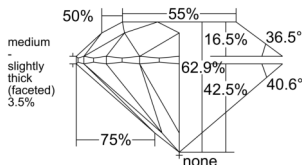

GIA®

FACSIMILE

GIA REPORT 2534068296

Verify this report at GIA.edu

GIA NATURAL DIAMOND DOSSIER®

August 28, 2025
GIA Report Number 2534068296
Shape and Cutting Style ..... Round Brilliant
Measurements ..... 5.12 - 5.15 x 3.23 mm

GRADING RESULTS

Carat Weight ..... 0.53 carat
Color Grade ..... G
Clarity Grade VS2
Cut Grade ..... Excellent

ADDITIONAL GRADING INFORMATION

Polish ..... Excellent
Symmetry ..... Excellent
Fluorescence ..... Faint
Clarity Characteristics ..... Cloud, Crystal
Inscription(s): GIA 2534068296

PROPORTIONS

GRADING SCALES

GIA COLOR SCALE

COLORED	D
	E
	F
	G
	H
	I
	J
NEAR COLORLESS	K
	L
FAIN	M
	N
	O
	P
VERY LIGHT	Q
	R
	S
	T
	U
	V
	W
	X
	Y
LIGHT	Z

GIA CLARITY SCALE

FLAWLESS	VERY VERY SLIGHTLY INCLUDED	VS₁	VS₂	VS₂	SI₁	SI₂	I₁	I₂	I₃	
										FLAWLESS
INTERNALLY FLAWLESS	VERY SLIGHTLY INCLUDED									

GIA CUT SCALE

EXCELLENT
VERY GOOD
GOOD
FAIR
POOR