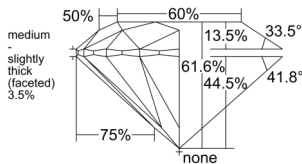

GIA®

FACSIMILE

GIA REPORT 2534135196

Verify this report at GIA.edu

GIA NATURAL DIAMOND DOSSIER®

August 20, 2025
GIA Report Number 2534135196
Shape and Cutting Style ..... Round Brilliant
Measurements ..... 5.09 - 5.12 x 3.14 mm

GRADING RESULTS

Carat Weight ..... 0.50 carat
Color Grade ..... E
Clarity Grade S11
Cut Grade ..... Excellent

ADDITIONAL GRADING INFORMATION

Polish ..... Excellent
Symmetry ..... Excellent
Fluorescence ..... Faint
Clarity Characteristics ..... Crystal, Feather
Inscription(s): GIA 2534135196

PROPORTIONS

Profile to actual proportions