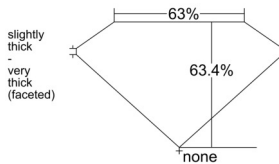

GIA®

FACSIMILE

GIA REPORT 2534139290

Verify this report at GIA.edu

GIA NATURAL DIAMOND DOSSIER®

August 18, 2025
GIA Report Number 2534139290
Shape and Cutting Style ..... Pear Brilliant
Measurements ..... 6.56 x 4.21 x 2.67 mm

GRADING RESULTS

Carat Weight ..... 0.45 carat
Color Grade ..... D
Clarity Grade VS1

ADDITIONAL GRADING INFORMATION

Polish ..... Excellent
Symmetry ..... Very Good
Fluorescence ..... Strong Blue
Clarity Characteristics ..... Crystal
Inscription(s): GIA 2534139290

PROPORTIONS

Profile not to actual proportions

GRADING SCALES

GIA COLOR SCALE		GIA CLARITY SCALE			
COLORLESS	D	VERY VERY SLIGHTLY INCLUDED	FLAWLESS		
	E		INTERNALLY FLAWLESS		
	F	VERY SLIGHTLY INCLUDED	VS₁		
	G		VS₂		
	H		VS₁		
	NEAR COLORLESS	I	SLIGHTLY INCLUDED	VS₂	
		J		SI₁	
		FAINT	K	INCLUDED	SI₂
			L		I₁
			M		I₂
VERT LIGHT	N	LIGHT	I₃		
	O				
	P				
	Q				
	R				
	S				
	T				
LIGHT	U				
	V				
	W				
	X				
Y					
Z