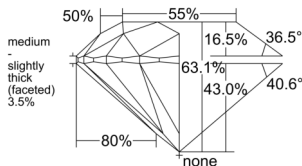

GIA®

FACSIMILE

GIA REPORT 2534171174

Verify this report at GIA.edu

GIA NATURAL DIAMOND DOSSIER®

August 19, 2025
GIA Report Number 2534171174
Shape and Cutting Style ..... Round Brilliant
Measurements ..... 5.14 - 5.18 x 3.26 mm

GRADING RESULTS

Carat Weight ..... 0.54 carat
Color Grade ..... D
Clarity Grade VS1
Cut Grade ..... Excellent

ADDITIONAL GRADING INFORMATION

Polish ..... Excellent
Symmetry ..... Excellent
Fluorescence ..... Strong Blue
Clarity Characteristics ..... Crystal, Pinpoint
Inscription(s): GIA 2534171174

PROPORTIONS

GRADING SCALES

GIA COLOR SCALE

COLORLESS	D
	E
	F
	G
	H
	I
	J
NEAR COLORLESS	K
	L
FAIN	M
	N
	O
	P
VERY LIGHT	Q
	R
	S
	T
	U
	V
	W
	X
	Y
LIGHT	Z

GIA CLARITY SCALE

FLAWLESS	VERY VERY SLIGHTLY INCLUDED	VS₁	VS₂	VS₁	VS₂	SI₁	SI₂	I₁	I₂	I₃		
											FLAWLESS	INTERNALLY FLAWLESS

GIA CUT SCALE

EXCELLENT
VERY GOOD
GOOD
FAIR
POOR