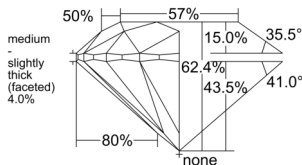

GIA®

FACSIMILE

GIA NATURAL DIAMOND DOSSIER®

August 25, 2025
GIA Report Number 2534174341
Shape and Cutting Style ..... Round Brilliant
Measurements ..... 4.63 - 4.66 x 2.90 mm

GRADING RESULTS

Carat Weight ..... 0.38 carat
Color Grade ..... G
Clarity Grade VS1
Cut Grade ..... Excellent

ADDITIONAL GRADING INFORMATION

Polish ..... Excellent
Symmetry ..... Excellent
Fluorescence ..... Medium Blue
Clarity Characteristics ..... Crystal, Pinpoint, Needle
Inscription(s): GIA 2534174341

GIA REPORT 2534174341

Verify this report at GIA.edu

PROPORTIONS

GRADING SCALES

GIA COLOR SCALE

COLORESS	D
	E
	F
	G
	H
	I
	J
NEAR COLORESS	K
	L
Faint	M
	N
	O
	P
	Q
	R
	S
	T
	U
	V
	W
	X
	Y
	Z

GIA CLARITY SCALE

VERY VERY SLIGHTLY INCLUDED	FLAWLESS
	INTERNALLY FLAWLESS
VERY SLIGHTLY INCLUDED	VVS₁
	VVS₂
SLIGHTLY INCLUDED	VS₁
	VS₂
INCLUDED	SI₁
	SI₂
INCLUDED	I₁
	I₂
	I₃

GIA CUT SCALE

EXCELLENT
VERY GOOD
GOOD
FAIR
POOR