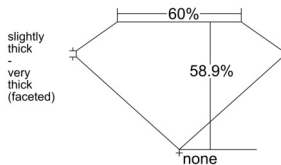

GIA®

FACSIMILE

GIA REPORT 2534215871

Verify this report at GIA.edu

GIA NATURAL DIAMOND DOSSIER®

August 30, 2025
GIA Report Number 2534215871
Shape and Cutting Style ..... Heart Brilliant
Measurements ..... 5.05 x 5.54 x 3.26 mm

GRADING RESULTS

Carat Weight ..... 0.53 carat
Color Grade ..... E
Clarity Grade VS1

ADDITIONAL GRADING INFORMATION

Polish ..... Excellent
Symmetry ..... Excellent
Fluorescence ..... None
Clarity Characteristics..... Crystal, Feather, Pinpoint
Inscription(s): GIA 2534215871

PROPORTIONS

Profile not to actual proportions

GRADING SCALES

GIA COLOR SCALE		GIA CLARITY SCALE			
COLORLESS	D	VERY VERY SLIGHTLY INCLUDED	FLAWLESS		
	E		INTERNALLY FLAWLESS		
	F	VERY SLIGHTLY INCLUDED	VS₁		
	G		VS₂		
	H		VS₁		
	NEAR COLORLESS	I	SLIGHTLY INCLUDED	VS₂	
		J		SI₁	
		FAINT	K	INCLUDED	SI₂
			L		I₁
			M		I₂
N			I₃		
VERT LIGHT	O	LIGHT			
	P				
	Q				
	R				
	S				
	T				
LIGHT	U				
	V				
	W				
	X				
Y					
Z