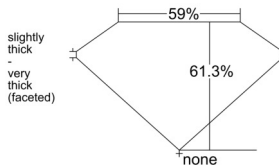

GIA®

FACSIMILE

GIA REPORT 2534219717

Verify this report at GIA.edu

GIA NATURAL DIAMOND DOSSIER®

August 25, 2025
GIA Report Number 2534219717
Shape and Cutting Style ..... Heart Brilliant
Measurements ..... 4.62 x 5.54 x 3.40 mm

GRADING RESULTS

Carat Weight ..... 0.50 carat
Color Grade ..... E
Clarity Grade VS1

ADDITIONAL GRADING INFORMATION

Polish ..... Excellent
Symmetry ..... Excellent
Fluorescence ..... None
Clarity Characteristics ..... Feather, Cloud, Pinpoint
Inscription(s): GIA 2534219717

PROPORTIONS

Profile not to actual proportions

GRADING SCALES

GIA COLOR SCALE		GIA CLARITY SCALE			
COLORLESS	D	VERY VERY SLIGHTLY INCLUDED	FLAWLESS		
	E		INTERNALLY FLAWLESS		
	F	VERY SLIGHTLY INCLUDED	VS₁		
	G		VS₂		
	H		VS₁		
	NEAR COLORLESS	I	SLIGHTLY INCLUDED	VS₂	
		J		SI₁	
		FAINT	K	INCLUDED	SI₂
			L		I₁
			M		I₂
N			I₃		
VERT LIGHT	O	LIGHT			
	P				
	Q				
	R				
	S				
	T				
LIGHT	U				
	V				
	W				
	X				
Y					
Z