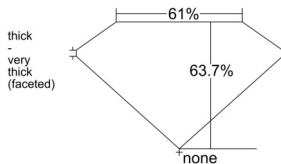

GIA®

FACSIMILE

GIA REPORT 2534224345

Verify this report at GIA.edu

GIA NATURAL DIAMOND DOSSIER®

August 25, 2025
GIA Report Number 2534224345
Shape and Cutting Style ..... Oval Brilliant
Measurements ..... 6.58 x 4.57 x 2.91 mm

GRADING RESULTS

Carat Weight ..... 0.57 carat
Color Grade ..... E
Clarity Grade VS2

ADDITIONAL GRADING INFORMATION

Polish ..... Excellent
Symmetry ..... Very Good
Fluorescence ..... None
Clarity Characteristics ..... Crystal, Cloud
Inscription(s): GIA 2534224345

PROPORTIONS

Profile not to actual proportions

GRADING SCALES

GIA COLOR SCALE		GIA CLARITY SCALE	
COLORLESS	D	VERY VERY SLIGHTLY SLIGHTLY INCLUDED	FLAWLESS
	E		INTERNALLY FLAWLESS
	F		VVS₁
	G		VVS₂
	H		VS₁
	I		VS₂
	J		SI₁
	K		SI₂
	L		I₁
	M		I₂
NEAR COLORLESS	N	SLIGHTLY INCLUDED	I₃
	O		
	P		
	Q		
FAINT	R		
	S		
	T		
	U		
VERT LIGHT	V		
	W		
	X		
	Y		
LIGHT	Z