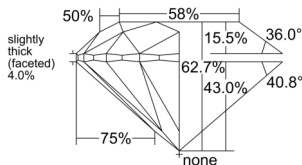

GIA®

FACSIMILE

GIA REPORT 2534229016

Verify this report at GIA.edu

GIA NATURAL DIAMOND DOSSIER®

August 29, 2025
GIA Report Number 2534229016
Shape and Cutting Style ..... Round Brilliant
Measurements ..... 5.38 - 5.42 x 3.39 mm

GRADING RESULTS

Carat Weight ..... 0.62 carat
Color Grade ..... D
Clarity Grade VS1
Cut Grade ..... Excellent

ADDITIONAL GRADING INFORMATION

Polish ..... Excellent
Symmetry ..... Excellent
Fluorescence ..... Very Strong Blue
Clarity Characteristics ..... Crystal
Inscription(s): GIA 2534229016

PROPORTIONS

GRADING SCALES

GIA COLOR SCALE	GIA CLARITY SCALE	GIA CUT SCALE
COLOURLESS	FLAWLESS	EXCELLENT
D	INTERNALLY FLAWLESS	
E	VVS₁	VERY GOOD
F		
G	VVS₂	
H	VS₁	GOOD
I		
J	VS₂	
K	SI₁	FAIR
L		
M	SI₂	
N	I₁	POOR
O		
P	I₂	
Q	I₃	
R		
S		
T		
U		
V		
W		
X		
Y		
Z