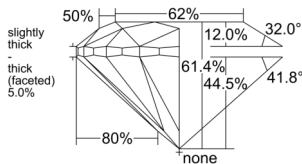

GIA®

FACSIMILE

GIA REPORT 2534245805

Verify this report at GIA.edu

GIA NATURAL DIAMOND DOSSIER®

August 28, 2025
GIA Report Number 2534245805
Shape and Cutting Style ..... Round Brilliant
Measurements ..... 4.92 - 4.95 x 3.03 mm

GRADING RESULTS

Carat Weight ..... 0.46 carat
Color Grade ..... H
Clarity Grade S11
Cut Grade ..... Very Good

ADDITIONAL GRADING INFORMATION

Polish ..... Excellent
Symmetry ..... Excellent
Fluorescence ..... None
Clarity Characteristics ..... Crystal, Cloud, Feather
Inscription(s): GIA 2534245805

PROPORTIONS

GRADING SCALES

GIA COLOR SCALE

COLOREDNESS	D
	E
	F
	G
	H
	I
	J
NEAR COLORLESS	K
	L
FADING	M
	N
	O
	P
	R
	S
	T
	U
	V
	W
	X
	Y
LIGHT	Z

GIA CLARITY SCALE

FLAWLESS	VERY VERY SLIGHTLY INCLUDED	VS₁	VS₂	S1₁	S1₂	I₁	I₂	I₃			
									VERY SLIGHTLY INCLUDED	SLIGHTLY INCLUDED	INCLUDED

GIA CUT SCALE

EXCELLENT
VERY GOOD
GOOD
FAIR
POOR