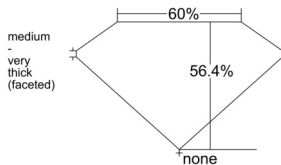

GIA®

FACSIMILE

GIA REPORT 2534295977

Verify this report at GIA.edu

GIA NATURAL DIAMOND DOSSIER®

September 03, 2025
GIA Report Number 2534295977
Shape and Cutting Style ..... Heart Brilliant
Measurements ..... 5.83 x 6.82 x 3.85 mm

GRADING RESULTS

Carat Weight ..... 0.90 carat
Color Grade ..... H
Clarity Grade ..... Internally Flawless

ADDITIONAL GRADING INFORMATION

Polish ..... Excellent
Symmetry ..... Excellent
Fluorescence ..... Faint
Clarity Characteristics ..... Minor Details of Polish
Inscription(s): GIA 2534295977

PROPORTIONS

Profile not to actual proportions

GRADING SCALES

GIA COLOR SCALE		GIA CLARITY SCALE	
COLORLESS	D	VERY VERY SLIGHTLY INCLUDED	FLAWLESS
	E		INTERNALLY FLAWLESS
	F		VVS₁
	G		VVS₂
	H		VS₁
	I		VS₂
	J		SI₁
	K		SI₂
	L		I₁
	M		I₂
NEAR COLORLESS	N	SLIGHTLY INCLUDED	I₃
	O		
	P		
	Q		
	R		
FAINT	S		
	T		
	U		
	V		
	W		
VERY LIGHT	X		
	Y		
	Z		
LIGHT