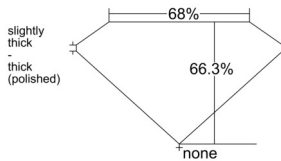

GIA®

FACSIMILE

GIA REPORT 2534298141

Verify this report at GIA.edu

GIA NATURAL DIAMOND DOSSIER®

September 03, 2025
GIA Report Number 2534298141
Shape and Cutting Style ..... Emerald Cut
Measurements ..... 4.94 x 3.63 x 2.40 mm

GRADING RESULTS

Carat Weight ..... 0.41 carat
Color Grade ..... E
Clarity Grade SI1

ADDITIONAL GRADING INFORMATION

Polish ..... Excellent
Symmetry ..... Excellent
Fluorescence ..... None
Clarity Characteristics ..... Crystal, Cloud
Inscription(s): GIA 2534298141

PROPORTIONS

Profile not to actual proportions

GRADING SCALES

GIA COLOR SCALE		GIA CLARITY SCALE			
COLORLESS	D	VERY VERY SLIGHTLY INCLUDED	FLAWLESS		
	E		INTERNALLY FLAWLESS		
	F	VERY SLIGHTLY INCLUDED	VVS₁		
	G		VVS₂		
	H		VS₁		
	NEAR COLORLESS	I	SLIGHTLY INCLUDED	VS₂	
		J		SI₁	
		FAINT	K	INCLUDED	SI₂
			L		I₁
			M		I₂
VERT LIGHT	N	LIGHT	I₃		
	O				
	P				
	Q				
	R