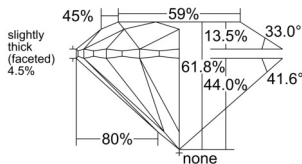

GIA®

FACSIMILE

GIA NATURAL DIAMOND DOSSIER®

September 04, 2025
GIA Report Number 2534318507
Shape and Cutting Style ..... Round Brilliant
Measurements ..... 5.23 - 5.27 x 3.24 mm

GRADING RESULTS

Carat Weight ..... 0.55 carat
Color Grade ..... E
Clarity Grade VS1
Cut Grade ..... Excellent

ADDITIONAL GRADING INFORMATION

Polish ..... Excellent
Symmetry ..... Excellent
Fluorescence ..... None
Clarity Characteristics ..... Feather, Pinpoint
Inscription(s): GIA 2534318507

GIA REPORT 2534318507

Verify this report at GIA.edu

PROPORTIONS

Profile to actual proportions