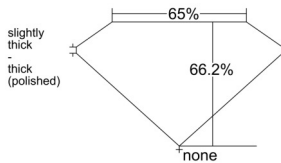

GIA®

FACSIMILE

GIA REPORT 2534337336

Verify this report at GIA.edu

GIA NATURAL DIAMOND DOSSIER®

September 08, 2025
GIA Report Number 2534337336
Shape and Cutting Style ..... **Cut-Cornered Rectangular Modified Brilliant**
Measurements ..... 5.18 x 4.01 x 2.66 mm

GRADING RESULTS

Carat Weight ..... 0.50 carat
Color Grade ..... D
Clarity Grade VS2

ADDITIONAL GRADING INFORMATION

Polish ..... Very Good
Symmetry ..... Very Good
Fluorescence ..... Faint
Clarity Characteristics ..... Crystal
Inscription(s): GIA 2534337336

PROPORTIONS

Profile not to actual proportions

GRADING SCALES

GIA COLOR SCALE		GIA CLARITY SCALE		
COLORLESS	D	VERY VERY SLIGHTLY INCLUDED	FLAWLESS	
	E		INTERNALLY FLAWLESS	
	F		VVS₁	
	G		VVS₂	
	NEAR COLORLESS	H	VERY SLIGHTLY INCLUDED	VS₁
		I		VS₂
		J	SLIGHTLY INCLUDED	SI₁
		K		SI₂
	FAINT	L	INCLUDED	I₁
		M		I₂
N		I₃		
O				
VERTICALLY LIGHT		P		
		Q		
		R		
		S		
LIGHT	T			
	U			
	V			
	W			
	X			
	Y			
	Z