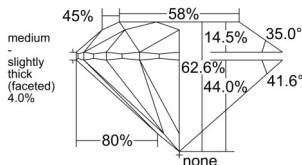

GIA®

FACSIMILE

GIA REPORT 2534339241

Verify this report at GIA.edu

GIA NATURAL DIAMOND DOSSIER®

September 06, 2025
GIA Report Number 2534339241
Shape and Cutting Style ..... Round Brilliant
Measurements ..... 4.43 - 4.47 x 2.79 mm

GRADING RESULTS

Carat Weight ..... 0.34 carat
Color Grade ..... F
Clarity Grade VVS1
Cut Grade ..... Excellent

ADDITIONAL GRADING INFORMATION

Polish ..... Excellent
Symmetry ..... Excellent
Fluorescence ..... None
Clarity Characteristics ..... Cloud
Inscription(s): GIA 2534339241

PROPORTIONS

GRADING SCALES

GIA COLOR SCALE

COLORESS	D
	E
	F
	G
	H
	I
	J
NEAR COLORESS	K
	L
FANIT	M
	N
	O
	P
VERY LIGHT	Q
	R
	S
	T
	U
	V
LIGHT	W
	X
	Y
	Z

GIA CLARITY SCALE

FLAWLESS	VERY VERY SLIGHTLY INCLUDED	VVS₁	
			VVS₂
INTERNALLY FLAWLESS	VERY SLIGHTLY INCLUDED	VS₁	
		VS₂	
SLIGHTLY INCLUDED	INCLUDED	SI₁	
		SI₂	
I₁	I₂	I₃	

GIA CUT SCALE

EXCELLENT
VERY GOOD
GOOD
FAIR
POOR