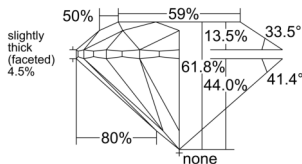

GIA®

FACSIMILE

GIA NATURAL DIAMOND DOSSIER®

September 09, 2025

GIA Report Number 2534357136

Shape and Cutting Style ..... Round Brilliant

Measurements ..... 4.26 - 4.29 x 2.64 mm

GRADING RESULTS

Carat Weight ..... 0.29 carat

Color Grade ..... F

Clarity Grade VVS1

Cut Grade ..... Excellent

ADDITIONAL GRADING INFORMATION

Polish ..... Excellent

Symmetry ..... Excellent

Fluorescence ..... None

Clarity Characteristics ..... Cloud, Pinpoint

Inscription(s): GIA 2534357136

GIA REPORT 2534357136

Verify this report at GIA.edu

PROPORTIONS

Profile to actual proportions