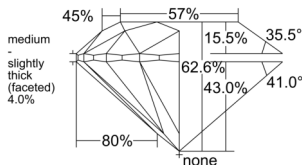

GIA®

FACSIMILE

GIA REPORT 2534357841

Verify this report at GIA.edu

GIA NATURAL DIAMOND DOSSIER®

September 09, 2025
GIA Report Number 2534357841
Shape and Cutting Style ..... Round Brilliant
Measurements ..... 3.90 - 3.93 x 2.45 mm

GRADING RESULTS

Carat Weight ..... 0.23 carat
Color Grade ..... G
Clarity Grade S11
Cut Grade ..... Excellent

ADDITIONAL GRADING INFORMATION

Polish ..... Excellent
Symmetry ..... Excellent
Fluorescence ..... None
Clarity Characteristics ..... Crystal, Cloud
Inscription(s): GIA 2534357841

PROPORTIONS

GRADING SCALES

GIA COLOR SCALE	GIA CLARITY SCALE	GIA CUT SCALE	
D	FLAWLESS	EXCELLENT	
E	INTERNALLY FLAWLESS		
F		VVS₁	VERY GOOD
G	VVS₂		
H	VS₁	GOOD	
I	VS₂		
J	S1₁	FAIR	
K	S1₂		
L	I₁	POOR	
M	I₂		
N	I₃		
O			
P			
Q			
R			
S			
T			
U			
V			
W			
X			
Y			
Z