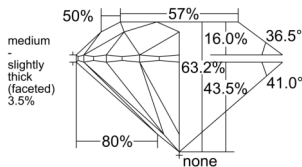

GIA®

FACSIMILE

GIA REPORT 2534384738

Verify this report at GIA.edu

GIA NATURAL DIAMOND DOSSIER®

September 11, 2025
GIA Report Number 2534384738
Shape and Cutting Style ..... Round Brilliant
Measurements ..... 4.88 - 4.91 x 3.10 mm

GRADING RESULTS

Carat Weight ..... 0.46 carat
Color Grade ..... H
Clarity Grade VS1
Cut Grade ..... Excellent

ADDITIONAL GRADING INFORMATION

Polish ..... Excellent
Symmetry ..... Excellent
Fluorescence ..... None
Clarity Characteristics..... Cloud, Feather, Pinpoint, Indented
Natural

Inscription(s): GIA 2534384738

PROPORTIONS

GRADING SCALES

GIA COLOR SCALE

COLORLESS	D
	E
	F
	G
	H
	I
	J
NEAR COLORLESS	K
	L
Faint	M
	N
	O
	P
Very Light	Q
	R
	S
	T
	U
	V
Light	W
	X
	Y
	Z

GIA CLARITY SCALE

FLAWLESS	VERY VERY SLIGHTLY INCLUDED	VS₁	VS₂	VS₁	VS₂	SL₁	SL₂	I₁	I₂	I₃		
											FLAWLESS	INTERNALLY FLAWLESS

GIA CUT SCALE

EXCELLENT
VERY GOOD
GOOD
FAIR
POOR