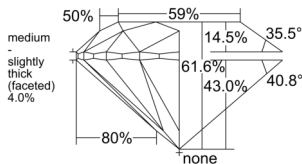

GIA®

FACSIMILE

GIA REPORT 2534387646

Verify this report at GIA.edu

GIA NATURAL DIAMOND DOSSIER®

September 11, 2025
GIA Report Number 2534387646
Shape and Cutting Style ..... Round Brilliant
Measurements ..... 4.63 - 4.66 x 2.86 mm

GRADING RESULTS

Carat Weight ..... 0.38 carat
Color Grade I
Clarity Grade VS2
Cut Grade ..... Excellent

ADDITIONAL GRADING INFORMATION

Polish ..... Excellent
Symmetry ..... Excellent
Fluorescence ..... None
Clarity Characteristics ..... Cloud, Crystal, Feather
Inscription(s): GIA 2534387646

PROPORTIONS

GRADING SCALES

GIA COLOR SCALE

COLOREDNESS	D
	E
	F
	G
	H
	I
NEAR COLORLESS	J
	K
	L
FAIN	M
	N
	O
	P
VERY LIGHT	Q
	R
	S
	T
	U
	V
	W
	X
	Y
LIGHT	Z

GIA CLARITY SCALE

FLAWLESS	VERY VERY SLIGHTLY INCLUDED	VS₁	VS₂	VS₁	VS₂	SI₁	SI₂	I₁	I₂	I₃		
											FLAWLESS	INTERNALLY FLAWLESS

GIA CUT SCALE

EXCELLENT
VERY GOOD
GOOD
FAIR
POOR