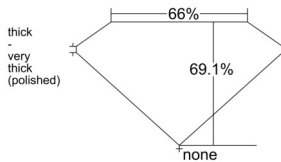

GIA®

FACSIMILE

GIA REPORT 2534387997

Verify this report at GIA.edu

GIA NATURAL DIAMOND DOSSIER®

September 12, 2025
GIA Report Number 2534387997
Shape and Cutting Style ..... **Cut-Cornered Rectangular Modified Brilliant**
Measurements ..... 5.72 x 4.21 x 2.91 mm

GRADING RESULTS

Carat Weight ..... 0.61 carat
Color Grade ..... F
Clarity Grade VVS2

ADDITIONAL GRADING INFORMATION

Polish ..... Excellent
Symmetry ..... Excellent
Fluorescence ..... None
Clarity Characteristics ..... Cloud
Inscription(s): GIA 2534387997

PROPORTIONS

Profile not to actual proportions

GRADING SCALES

GIA COLOR SCALE		GIA CLARITY SCALE			
COLORLESS	D	VERY VERY SLIGHTLY INCLUDED	FLAWLESS		
	E		INTERNALLY FLAWLESS		
	F	VERY SLIGHTLY INCLUDED	VVS₁		
	G		VVS₂		
	H		VS₁		
	NEAR COLORLESS	I	SLIGHTLY INCLUDED	VS₂	
		J		SI₁	
		FAINT	K	INCLUDED	SI₂
			L		I₁
			M		I₂
VERT LIGHT	N	LIGHT	I₃		
	O				
	P				
	Q				
	R				
	S				
	T