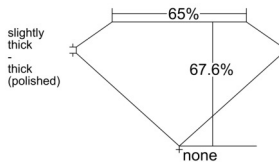

GIA®

FACSIMILE

GIA REPORT 2534408999

Verify this report at GIA.edu

GIA NATURAL DIAMOND DOSSIER®

September 13, 2025
GIA Report Number 2534408999
Shape and Cutting Style ..... **Cut-Cornered Rectangular Modified Brilliant**
Measurements ..... 5.16 x 4.09 x 2.77 mm

GRADING RESULTS

Carat Weight ..... 0.51 carat
Color Grade ..... E
Clarity Grade S11

ADDITIONAL GRADING INFORMATION

Polish ..... Excellent
Symmetry ..... Excellent
Fluorescence ..... None
Clarity Characteristics ..... Crystal
Inscription(s): GIA 2534408999

PROPORTIONS

Profile not to actual proportions

GRADING SCALES

GIA COLOR SCALE		GIA CLARITY SCALE			
COLORLESS	D	VERY VERY SLIGHTLY INCLUDED	FLAWLESS		
	E		INTERNALLY FLAWLESS		
	F	VERY SLIGHTLY INCLUDED	VVS₁		
	G		VVS₂		
	H		VS₁		
	NEAR COLORLESS	I	SLIGHTLY INCLUDED	VS₂	
		J		S1₁	
		FAINT	K	INCLUDED	S1₂
			L		I₁
			M		I₂
VERT LIGHT	N	LIGHT	I₃		
	O				
	P				
	Q				
	R				
	S