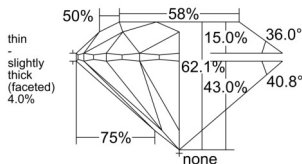

GIA®

FACSIMILE

GIA REPORT 2534428444

Verify this report at GIA.edu

GIA NATURAL DIAMOND DOSSIER®

September 16, 2025
GIA Report Number 2534428444
Shape and Cutting Style ..... Round Brilliant
Measurements ..... 5.38 - 5.40 x 3.35 mm

GRADING RESULTS

Carat Weight ..... 0.60 carat
Color Grade ..... G
Clarity Grade VVS1
Cut Grade ..... Excellent

ADDITIONAL GRADING INFORMATION

Polish ..... Excellent
Symmetry ..... Excellent
Fluorescence ..... None
Clarity Characteristics ..... Needle, Pinpoint
Inscription(s): GIA 2534428444

PROPORTIONS

GRADING SCALES

GIA COLOR SCALE	GIA CLARITY SCALE	GIA CUT SCALE
COLOURLESS	FLAWLESS	EXCELLENT
D	INTERNALLY FLAWLESS	
E	VVS₁	VERY GOOD
F		
G	VS₁	GOOD
H		
I	SI₁	FAIR
J		
K	I₁	POOR
L		
M	I₂	
N	I₃	
O		
P		
Q		
R		
S		
T		
U		
V		
W		
X		
Y		
Z