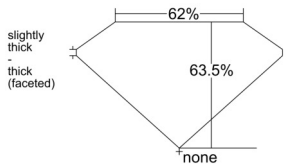

GIA®

FACSIMILE

GIA REPORT 2534452707

Verify this report at GIA.edu

GIA NATURAL DIAMOND DOSSIER®

September 18, 2025
GIA Report Number 2534452707
Shape and Cutting Style ..... Oval Brilliant
Measurements ..... 6.17 x 4.48 x 2.84 mm

GRADING RESULTS

Carat Weight ..... 0.51 carat
Color Grade ..... F
Clarity Grade VVS2

ADDITIONAL GRADING INFORMATION

Polish ..... Excellent
Symmetry ..... Excellent
Fluorescence ..... Faint
Clarity Characteristics..... Needle, Pinpoint, Indented Natural
Inscription(s): GIA 2534452707

PROPORTIONS

Profile not to actual proportions

GRADING SCALES

GIA COLOR SCALE		GIA CLARITY SCALE			
COLORLESS	D	VERY VERY SLIGHTLY INCLUDED	FLAWLESS		
	E		INTERNALLY FLAWLESS		
	F	VERY SLIGHTLY INCLUDED	VVS₁		
	G		VVS₂		
	H		VS₁		
	NEAR COLORLESS	I	SLIGHTLY INCLUDED	VS₂	
		J		SI₁	
		FAINT	K	INCLUDED	SI₂
			L		I₁
			M		I₂
VERT LIGHT	N		INCLUDED	I₃	
	O				
	P				
	Q				
	R				
LIGHT	S				
	T				
	U				
	V				
	W				
	X				
Y					
Z