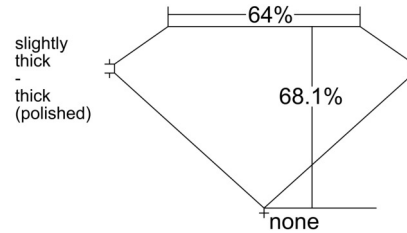

PROPORTIONS

Profile not to actual proportions