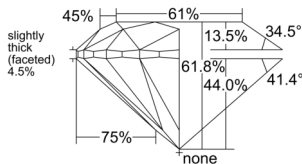

GIA®

FACSIMILE

GIA REPORT 2534539388

Verify this report at GIA.edu

GIA NATURAL DIAMOND DOSSIER®

October 13, 2025
GIA Report Number 2534539388
Shape and Cutting Style ..... Round Brilliant
Measurements ..... 5.09 - 5.13 x 3.16 mm

GRADING RESULTS

Carat Weight ..... 0.51 carat
Color Grade ..... H
Clarity Grade VVS1
Cut Grade ..... Excellent

ADDITIONAL GRADING INFORMATION

Polish ..... Excellent
Symmetry ..... Excellent
Fluorescence ..... None
Clarity Characteristics ..... Pinpoint
Inscription(s): GIA 2534539388

PROPORTIONS

Profile to actual proportions