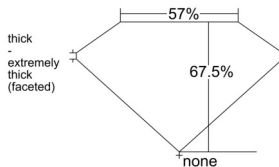

GIA®

FACSIMILE

GIA REPORT 2534681231

Verify this report at GIA.edu

GIA NATURAL DIAMOND DOSSIER®

October 13, 2025
GIA Report Number 2534681231
Shape and Cutting Style ..... Heart Brilliant
Measurements ..... 5.36 x 6.31 x 4.26 mm

GRADING RESULTS

Carat Weight ..... 0.90 carat
Color Grade ..... F
Clarity Grade VVS1

ADDITIONAL GRADING INFORMATION

Polish ..... Excellent
Symmetry ..... Excellent
Fluorescence ..... None
Clarity Characteristics ..... Pinpoint, Feather
Inscription(s): GIA 2534681231

PROPORTIONS

Profile not to actual proportions

GRADING SCALES

GIA COLOR SCALE		GIA CLARITY SCALE	
COLORLESS	D	VERY VERY SLIGHTLY INCLUDED	FLAWLESS
	E		INTERNALLY FLAWLESS
	F		VVS₁
	G		VVS₂
	H		VS₁
	I		VS₂
	J		SI₁
	K		SI₂
	L		I₁
	M		I₂
NEAR COLORLESS	N	SLIGHTLY INCLUDED	I₃
	O		
	P		
	Q		
FAINT	R		
	S		
	T		
	U		
VERT LIGHT	V		
	W		
	X		
	Y		
LIGHT	Z