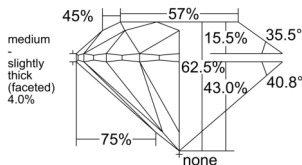

GIA®

FACSIMILE

GIA REPORT 2534684649

Verify this report at GIA.edu

GIA NATURAL DIAMOND DOSSIER®

October 09, 2025
GIA Report Number 2534684649
Shape and Cutting Style ..... Round Brilliant
Measurements ..... 5.14 - 5.16 x 3.22 mm

GRADING RESULTS

Carat Weight ..... 0.53 carat
Color Grade ..... G
Clarity Grade VVS1
Cut Grade ..... Excellent

ADDITIONAL GRADING INFORMATION

Polish ..... Excellent
Symmetry ..... Excellent
Fluorescence ..... None
Clarity Characteristics ..... Feather
Inscription(s): GIA 2534684649

PROPORTIONS

Profile to actual proportions