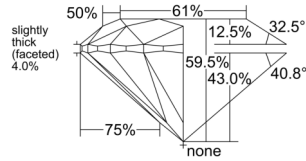

GIA®

FACSIMILE

GIA NATURAL DIAMOND DOSSIER®

October 10, 2025
GIA Report Number 2534706271
Shape and Cutting Style ..... Round Brilliant
Measurements ..... 5.32 - 5.34 x 3.17 mm

GRADING RESULTS

Carat Weight ..... 0.56 carat
Color Grade I
Clarity Grade VS2
Cut Grade ..... Excellent

ADDITIONAL GRADING INFORMATION

Polish ..... Excellent
Symmetry ..... Excellent
Fluorescence ..... None
Clarity Characteristics ..... Cloud, Crystal
Inscription(s): GIA 2534706271

GIA REPORT 2534706271

Verify this report at GIA.edu

PROPORTIONS

Profile to actual proportions