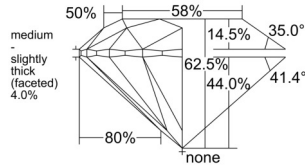

GIA®

FACSIMILE

GIA REPORT 2534713084

Verify this report at GIA.edu

GIA NATURAL DIAMOND DOSSIER®

October 13, 2025
GIA Report Number 2534713084
Shape and Cutting Style ..... Round Brilliant
Measurements ..... 4.56 - 4.58 x 2.86 mm

GRADING RESULTS

Carat Weight ..... 0.37 carat
Color Grade ..... G
Clarity Grade VS1
Cut Grade ..... Excellent

ADDITIONAL GRADING INFORMATION

Polish ..... Excellent
Symmetry ..... Excellent
Fluorescence ..... None
Clarity Characteristics..... Cloud, Feather, Pinpoint, Needle
Inscription(s): GIA 2534713084

PROPORTIONS

Profile to actual proportions