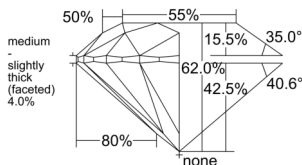

GIA®

FACSIMILE

GIA REPORT 2534748336

Verify this report at GIA.edu

GIA NATURAL DIAMOND DOSSIER®

October 16, 2025
GIA Report Number 2534748336
Shape and Cutting Style ..... Round Brilliant
Measurements ..... 3.82 - 3.85 x 2.38 mm

GRADING RESULTS

Carat Weight ..... 0.21 carat
Color Grade ..... F
Clarity Grade VS2
Cut Grade ..... Excellent

ADDITIONAL GRADING INFORMATION

Polish ..... Excellent
Symmetry ..... Excellent
Fluorescence ..... None
Clarity Characteristics ..... Cloud
Inscription(s): GIA 2534748336

PROPORTIONS

GRADING SCALES

GIA COLOR SCALE	GIA CLARITY SCALE	GIA CUT SCALE	
D	FLAWLESS	EXCELLENT	
E	INTERNALLY FLAWLESS		
F		VVS₁	VERY GOOD
G	VVS₂		
H	VS₁	GOOD	
I	VS₂		
J	SI₁	FAIR	
K	SI₂		
L	I₁	POOR	
M	I₂		
N	I₃		
O			
P			
Q			
R			
S			
T			
U			
V			
W			
X			
Y			
Z