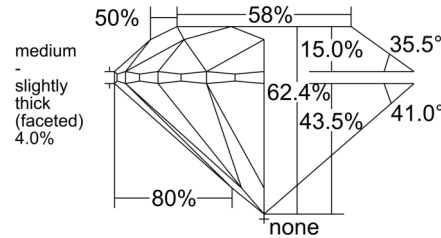

### GRADING RESULTS

Carat Weight ..... 4.25 carat

Color Grade ..... K

Clarity Grade ..... SI2

Cut Grade ..... Excellent

### PROPORTIONS

Profile to actual proportions