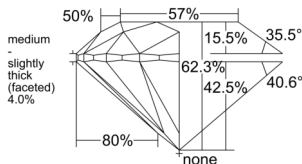

GIA®

FACSIMILE

GIA REPORT 2534779253

Verify this report at GIA.edu

GIA NATURAL DIAMOND DOSSIER®

October 24, 2025
GIA Report Number 2534779253
Shape and Cutting Style ..... Round Brilliant
Measurements ..... 4.60 - 4.63 x 2.88 mm

GRADING RESULTS

Carat Weight ..... 0.38 carat
Color Grade ..... J
Clarity Grade VS1
Cut Grade ..... Excellent

ADDITIONAL GRADING INFORMATION

Polish ..... Excellent
Symmetry ..... Excellent
Fluorescence ..... None
Clarity Characteristics..... Cloud, Crystal, Needle, Pinpoint
Inscription(s): GIA 2534779253

PROPORTIONS

GRADING SCALES

GIA COLOR SCALE	GIA CLARITY SCALE	GIA CUT SCALE	
D	FLAWLESS	EXCELLENT	
E	INTERNALLY FLAWLESS		
F		VVS₁	VERY GOOD
G	VVS₂		
H	VS₁	GOOD	
I	VS₂		
J	SI₁	FAIR	
K	SI₂		
L	I₁	POOR	
M			
N			
O	I₂		
P			
Q			
R	I₃		
S			
T			
U			
V			
W			
X			
Y			
Z