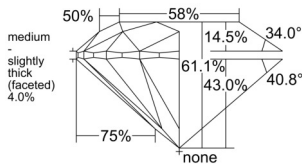

GIA®

FACSIMILE

GIA REPORT 2534789707

Verify this report at GIA.edu

GIA NATURAL DIAMOND DOSSIER®

November 12, 2025
GIA Report Number 2534789707
Shape and Cutting Style ..... Round Brilliant
Measurements ..... 4.30 - 4.32 x 2.64 mm

GRADING RESULTS

Carat Weight ..... 0.30 carat
Color Grade ..... F
Clarity Grade VS1
Cut Grade ..... Excellent

ADDITIONAL GRADING INFORMATION

Polish ..... Excellent
Symmetry ..... Excellent
Fluorescence ..... None
Clarity Characteristics ..... Cloud
Inscription(s): GIA 2534789707

PROPORTIONS

Profile to actual proportions

GRADING SCALES

GIA COLOR SCALE

COLOURESS	D
	E
	F
	G
	H
	I
	J
NEAR COLOURESS	K
	L
FANIT	M
	N
	O
	P
VERY LIGHT	Q
	R
	S
	T
	U
	V
LIGHT	W
	X
	Y
	Z

GIA CLARITY SCALE

VERY VERY SLIGHTLY INCLUDED	FLAWLESS
	INTERNALLY FLAWLESS
VERY SLIGHTLY INCLUDED	VVS₁
	VVS₂
SLIGHTLY INCLUDED	VS₁
	VS₂
INCLUDED	SI₁
	SI₂
INCLUDED	I₁
	I₂
	I₃

GIA CUT SCALE

EXCELLENT
VERY GOOD
GOOD
FAIR
POOR