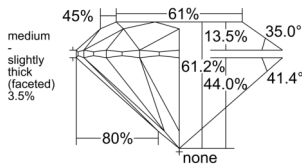

GIA®

FACSIMILE

GIA REPORT 2534789844

Verify this report at GIA.edu

GIA NATURAL DIAMOND DOSSIER®

November 12, 2025
GIA Report Number 2534789844
Shape and Cutting Style ..... Round Brilliant
Measurements ..... 4.40 - 4.42 x 2.70 mm

GRADING RESULTS

Carat Weight ..... 0.32 carat
Color Grade ..... F
Clarity Grade VS1
Cut Grade ..... Excellent

ADDITIONAL GRADING INFORMATION

Polish ..... Excellent
Symmetry ..... Excellent
Fluorescence ..... None
Clarity Characteristics..... Feather, Needle, Cloud, Pinpoint
Inscription(s): GIA 2534789844

PROPORTIONS

Profile to actual proportions