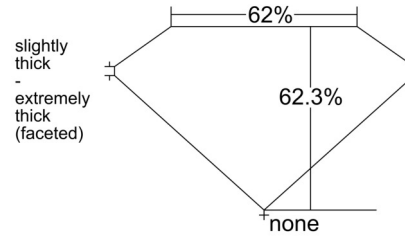

GIA NATURAL DIAMOND GRADING REPORT

April 11, 2026
GIA Report Number 2534790599
Shape and Cutting Style Oval Brilliant
Measurements 9.29 x 6.19 x 3.86 mm

GRADING RESULTS

Carat Weight 1.50 carat
Color Grade K
Clarity Grade VS1

ADDITIONAL GRADING INFORMATION

Polish Excellent
Symmetry Very Good
Fluorescence None
Inscription(s): GIA 2534790599

Comments: Clouds, pinpoints and surface graining are not shown.

PROPORTIONS

Profile not to actual proportions

CLARITY CHARACTERISTICS

KEY TO SYMBOLS*

- Crystal
- ∖ Needle
- △ Natural

* Red symbols denote internal characteristics (inclusions). Green or black symbols denote external characteristics (blemishes). Diagram is an approximate representation of the diamond, and symbols shown indicate type, position, and approximate size of clarity characteristics. All clarity characteristics may not be shown. Details of finish are not shown.