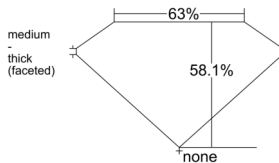

GIA®

FACSIMILE

GIA REPORT 2534808607

Verify this report at GIA.edu

GIA NATURAL DIAMOND DOSSIER®

October 30, 2025
GIA Report Number 2534808607
Shape and Cutting Style ..... Oval Brilliant
Measurements ..... 7.09 x 4.83 x 2.81 mm

GRADING RESULTS

Carat Weight ..... 0.61 carat
Color Grade ..... E
Clarity Grade VS1

ADDITIONAL GRADING INFORMATION

Polish ..... Excellent
Symmetry ..... Very Good
Fluorescence ..... Faint
Clarity Characteristics ..... Feather, Cloud, Pinpoint
Inscription(s): GIA 2534808607

PROPORTIONS

Profile not to actual proportions

GRADING SCALES

GIA COLOR SCALE		GIA CLARITY SCALE			
COLORLESS	D	VERY VERY SLIGHTLY INCLUDED	FLAWLESS		
	E		INTERNALLY FLAWLESS		
	F	VERY SLIGHTLY INCLUDED	VVS₁		
	G		VVS₂		
	H		VS₁		
	NEAR COLORLESS	I	SLIGHTLY INCLUDED	VS₂	
		J		SI₁	
		FAINT	K	INCLUDED	SI₂
			L		I₁
			M		I₂
VERTICALLY COLORLESS	N	INCLUDED	I₃		
	O				
	P				
	Q				
	R				
LIGHT	S				
	T				
	U				
	V				
	W				
X					
Y					
Z